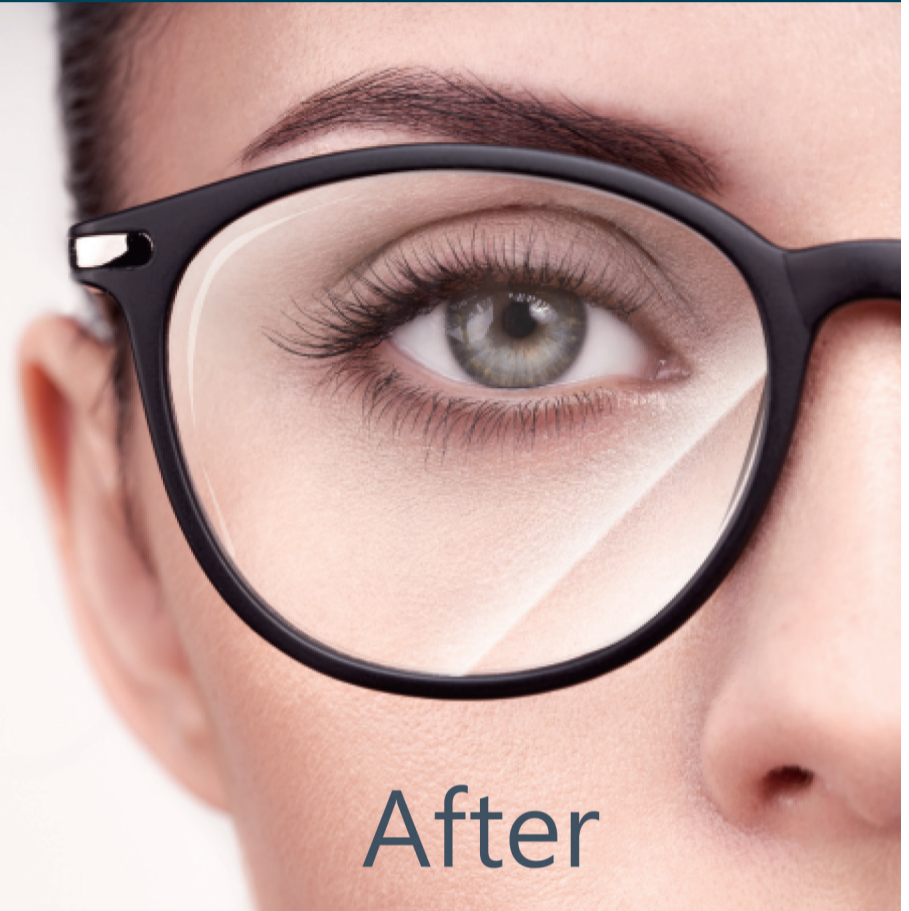

Glasses Steaming up?... Problem solved!

INTRODUCING
**NO FOG
WIPES**

FOR ALL LENSES
INCLUDING COATED

TRY TODAY, IT WORKS!